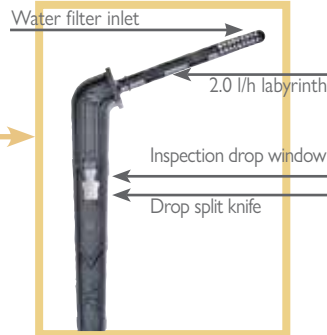

STRUCTURE AND FEATURES

- Heavy Duty range of drippers and accessories in various configurations
- Four dripper design elements minimize clogging:
 1. Protected water inlet
 2. Flushing mechanism of regulating diaphragm
 3. Strong turbulent flow in labyrinth enables continual cleaning and flushing
 4. Large water passages
- Color-coded for identification of discharge and model
- Standard 5 mm tapered outlet for working with connectors or barb outlet for 3/5 tube
- Chemical-resistant, high-grade plastic for precision and durability
- Two models available: PC and CNL (Compensating Non-Leakage)
- Unique "sharp edge" CNL design prevents dirt accumulation and ensures reliable operation under difficult conditions
- 6 different flow rates

ClickTif HD Accessories

Drop guide

Catalog no.
802870

Straight labyrinth stake

Catalog no.
802800

Elbow labyrinth stake

Catalog no.
802850

3/5 PVC or PE extension tube stabilizer stake

Stabilizer stake

Catalog no.
6466040000

DROP GUIDE

Use as single outlet for drop guide

LABYRINTH STAKES

Working with multiple outlets:

1. Use labyrinth stakes to improve uniformity
2. Minimum recommended working pressure: 1 bar
3. Maximum recommended flow per outlet: 2.0 l/h