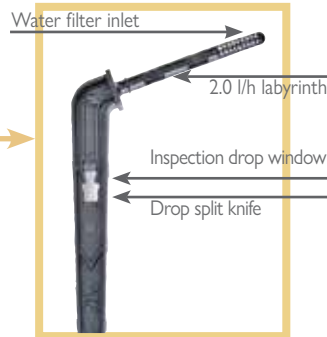

# ClickTif HD Accessories

Drop guide

Catalog no.  
802870

Straight labyrinth stake

Catalog no.  
802800

Elbow labyrinth stake

Catalog no.  
802850

3/5 PVC or PE extension tube stabilizer stake