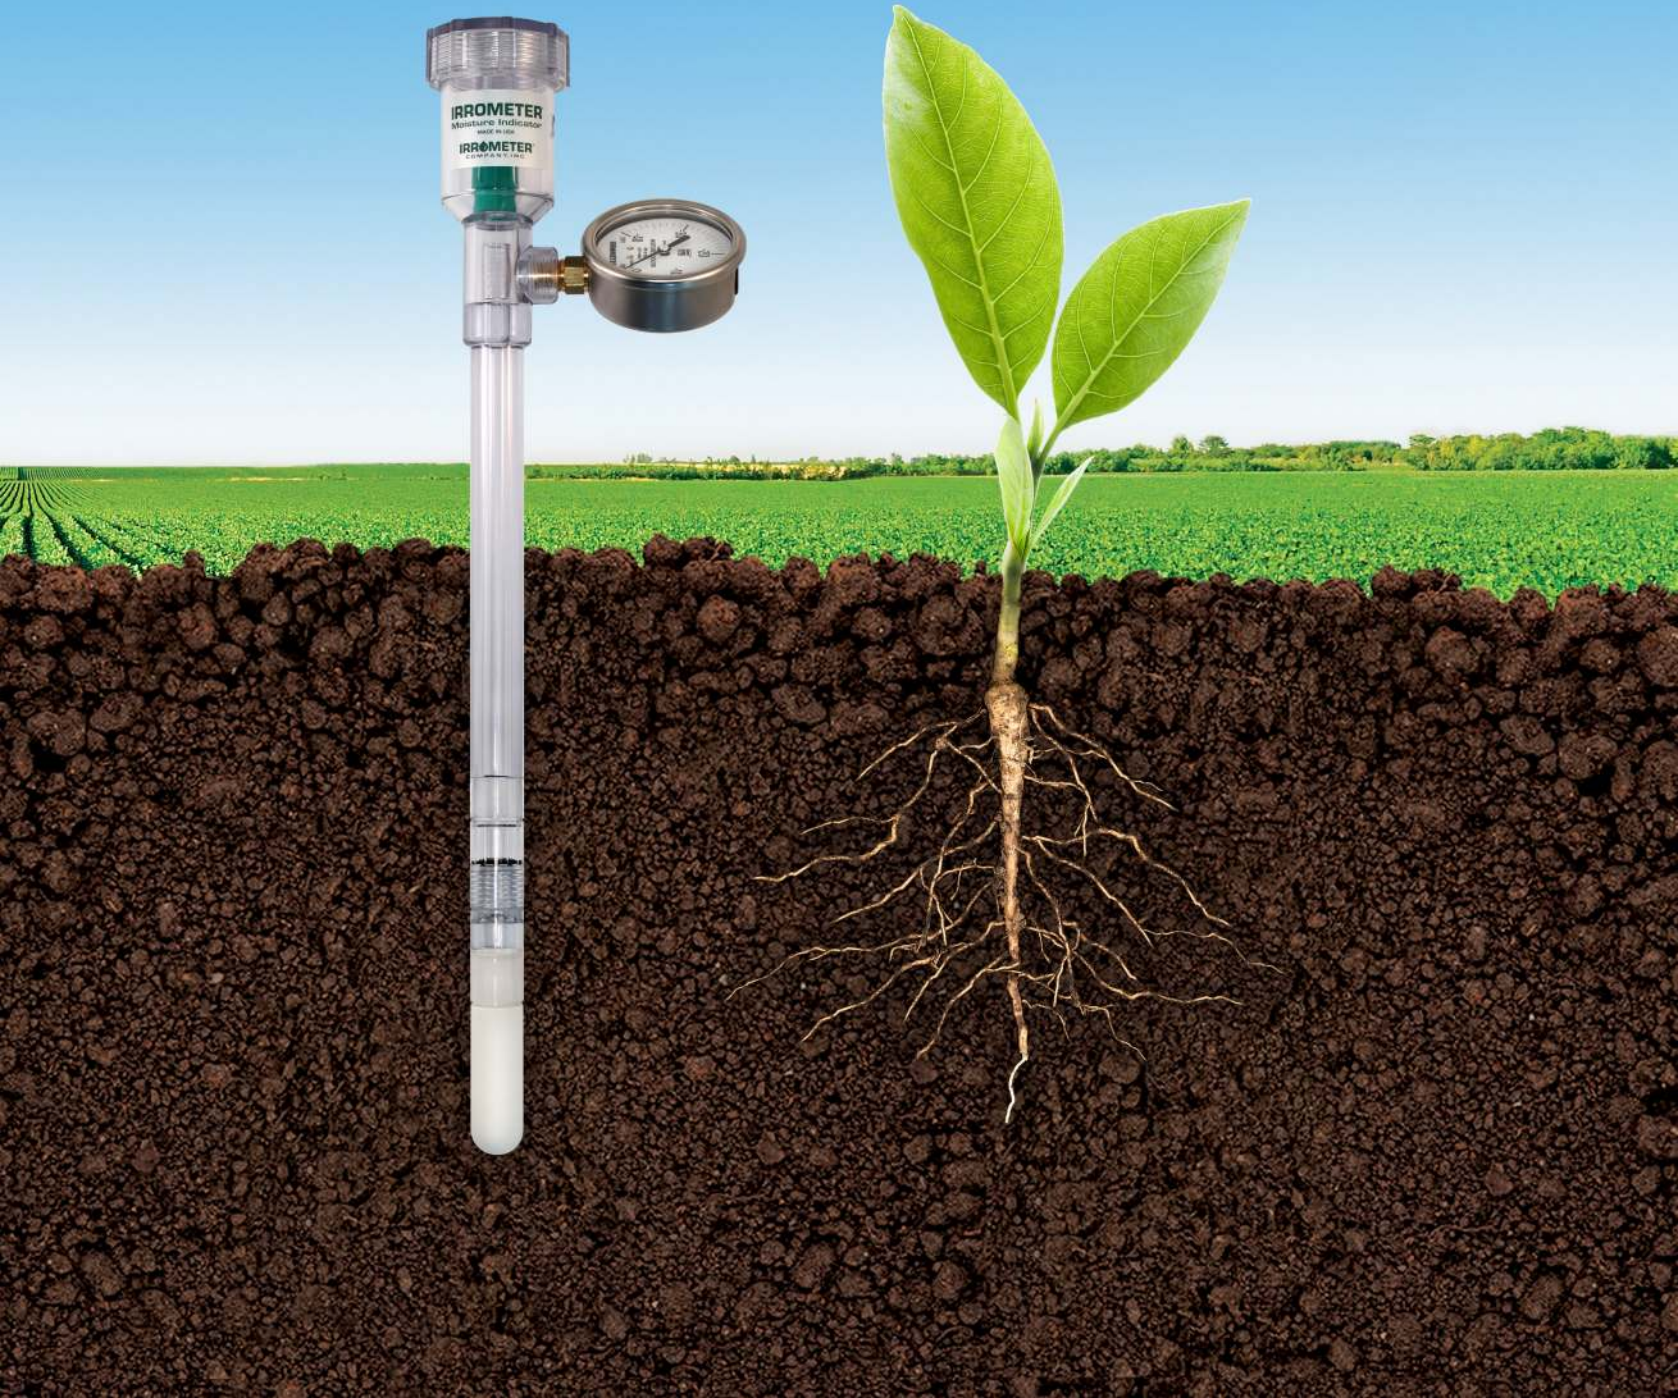

IRRØMETER®

SOIL WATER MANAGEMENT SINCE 1951

Since 1951 **IRROMETER®** tensiometers have been the preferred choice of growers, irrigation experts, and researchers alike for the most simple, affordable, and reliable measurement of available soil water.

The **IRROMETER** acts like an artificial root by exchanging water with the surrounding soil just like a plant does. It is measuring the actual soil water tension, which indicates the effort required by root systems to extract water from the soil. This creates a change in reading on the gauge, which offers a reliable means of measuring soil moisture for irrigation scheduling. Because the **IRROMETER** is a true measurement of soil water tension, it is not affected by salinity or temperature and does not require site calibration.

Reservoir - holds a reserve supply of fluid for multiple irrigation cycles.

Gauge - membrane vented for temperature and elevation related compensation, a 2 1/2 inch face, and a stainless-steel rustproof body.

Air-Free Gauge Chamber - water seal prevents air from entering gauge regardless of fluid level.

IRROMETER Body - constructed of tough butyrate plastic, impervious to soil chemicals and electrolysis.

Porous Ceramic Tip - molded thread for quick and easy replacement.