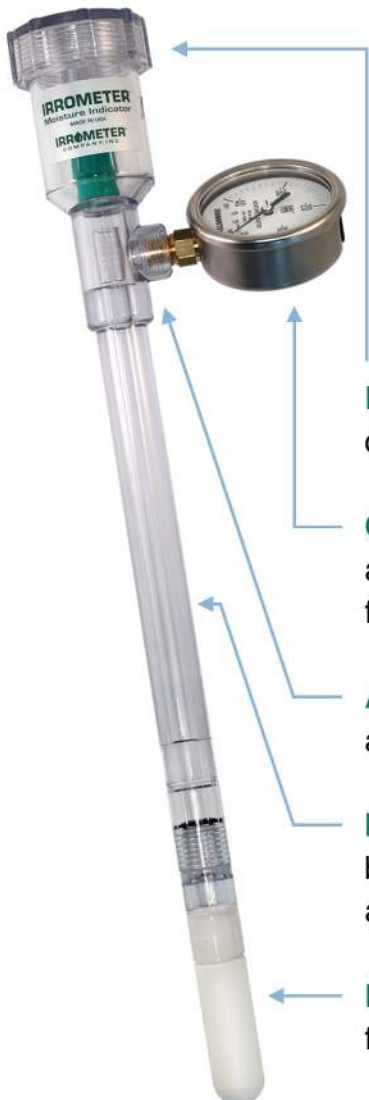

IRRØMETER®

SOIL WATER MANAGEMENT SINCE 1951

Since 1951 **IRROMETER®** tensiometers have been the preferred choice of growers, irrigation experts, and researchers alike for the most simple, affordable, and reliable measurement of available soil water.

The **IRROMETER** acts like an artificial root by exchanging water with the surrounding soil just like a plant does. It is measuring the actual soil water tension, which indicates the effort required by root systems to extract water from the soil. This creates a change in reading on the gauge, which offers a reliable means of measuring soil moisture for irrigation scheduling. Because the **IRROMETER** is a true measurement of soil water tension, it is not affected by salinity or temperature and does not require site calibration.

Reservoir - holds a reserve supply of fluid for multiple irrigation cycles.

Gauge - membrane vented for temperature and elevation related compensation, a 2 1/2 inch face, and a stainless-steel rustproof body.

Air-Free Gauge Chamber - water seal prevents air from entering gauge regardless of fluid level.

IRROMETER Body - constructed of tough butyrate plastic, impervious to soil chemicals and electrolysis.

Porous Ceramic Tip - molded thread for quick and easy replacement.