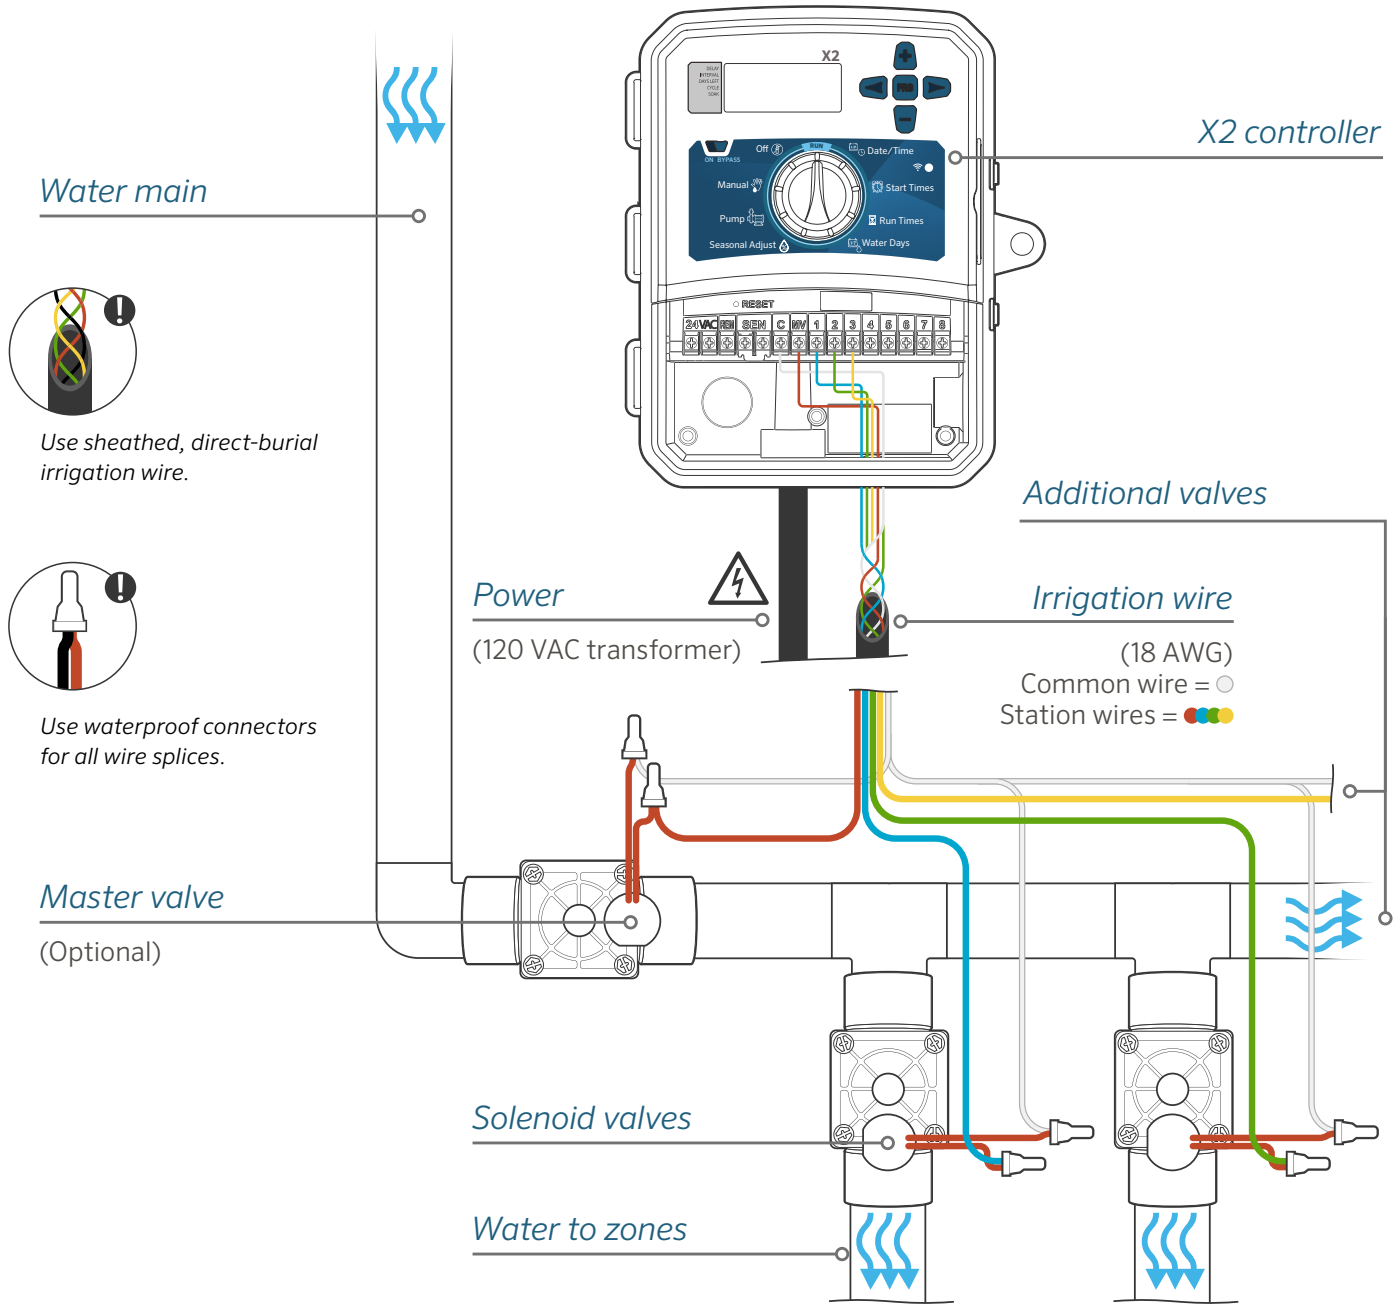

X2

1

- ? A
- ? B
- ? C

WAND FOR X2

X2™ CONTROLLER WIRING DIAGRAM

Troubleshooting

Need more helpful information on your product? Find tips on installation, controller programming, and more.

hunter.direct/x2help