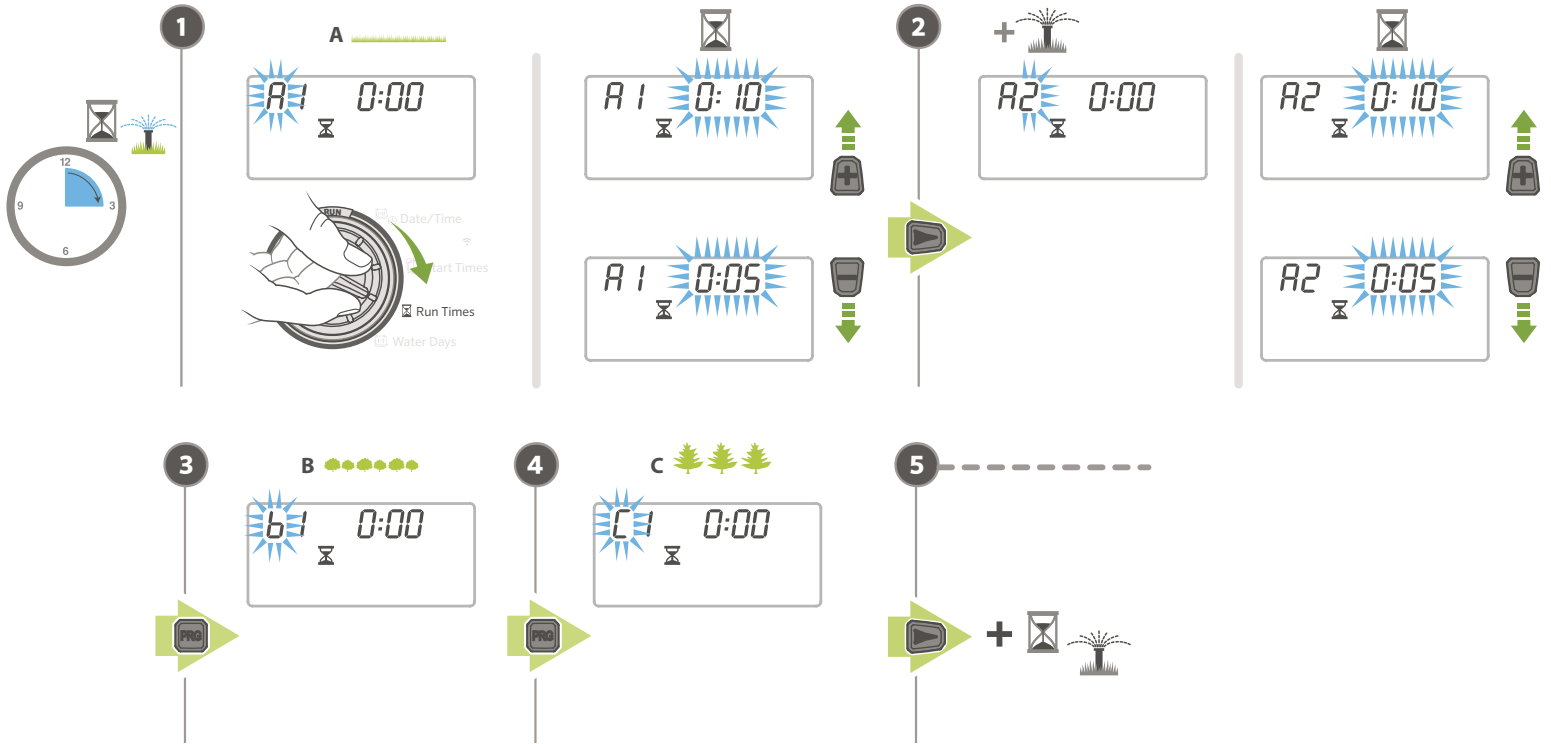

X2

1

- ? A
- ? B
- ? C

WAND FOR X2

X2™ CONTROLLER WIRING DIAGRAM

Troubleshooting

Need more helpful information on your product? Find tips on installation, controller programming, and more.

hunter.direct/x2help