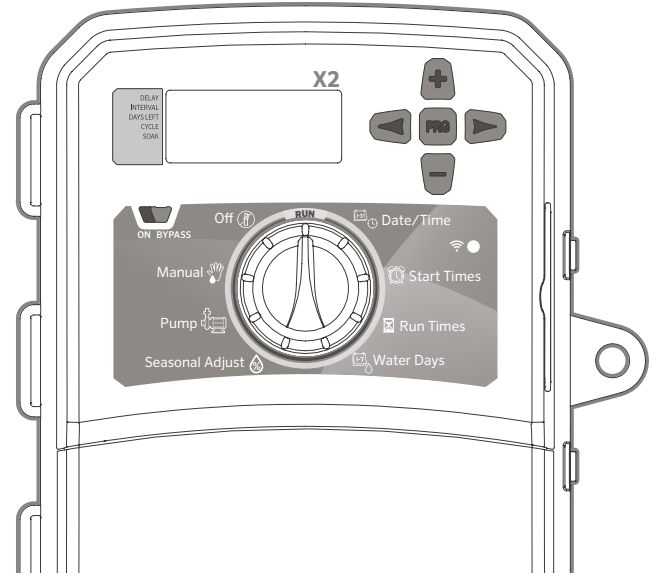

X2

1

- ? A
- ? B
- ? C

WAND FOR X2

X2™ CONTROLLER WIRING DIAGRAM

Troubleshooting

Need more helpful information on your product? Find tips on installation, controller programming, and more.

hunter.direct/x2help