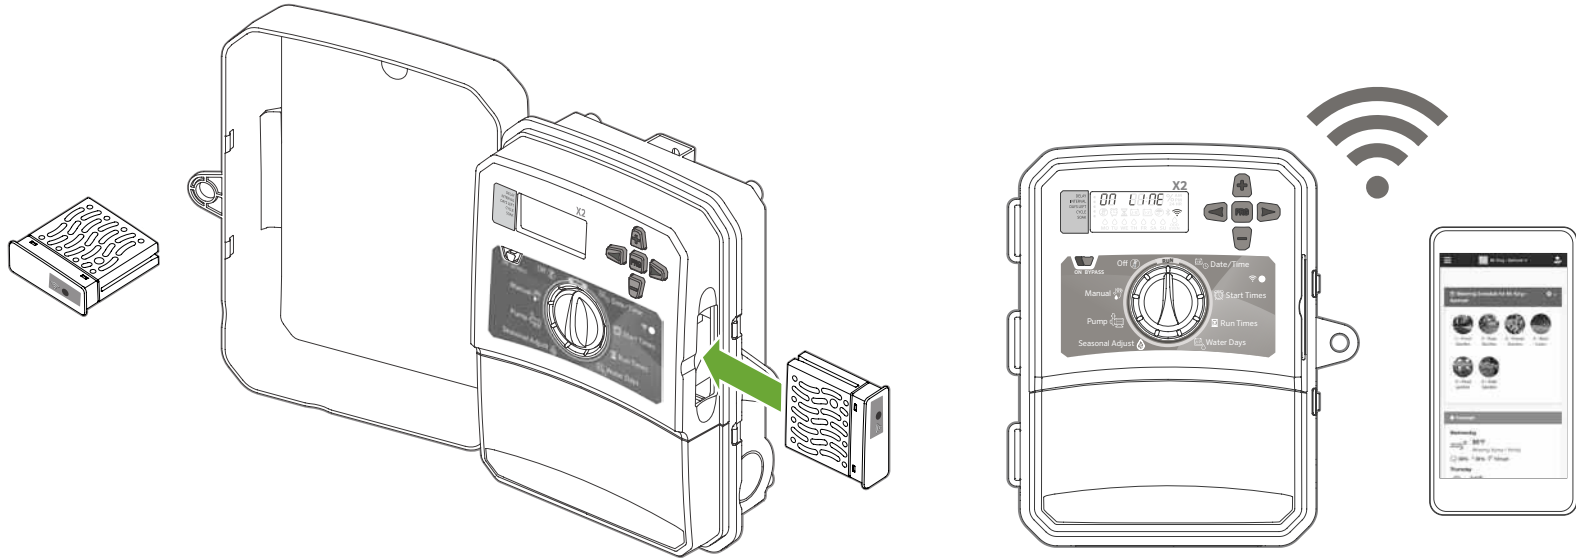

X2

1

- ? A
- ? B
- ? C

WAND FOR X2

X2™ CONTROLLER WIRING DIAGRAM

Troubleshooting

Need more helpful information on your product? Find tips on installation, controller programming, and more.

hunter.direct/x2help