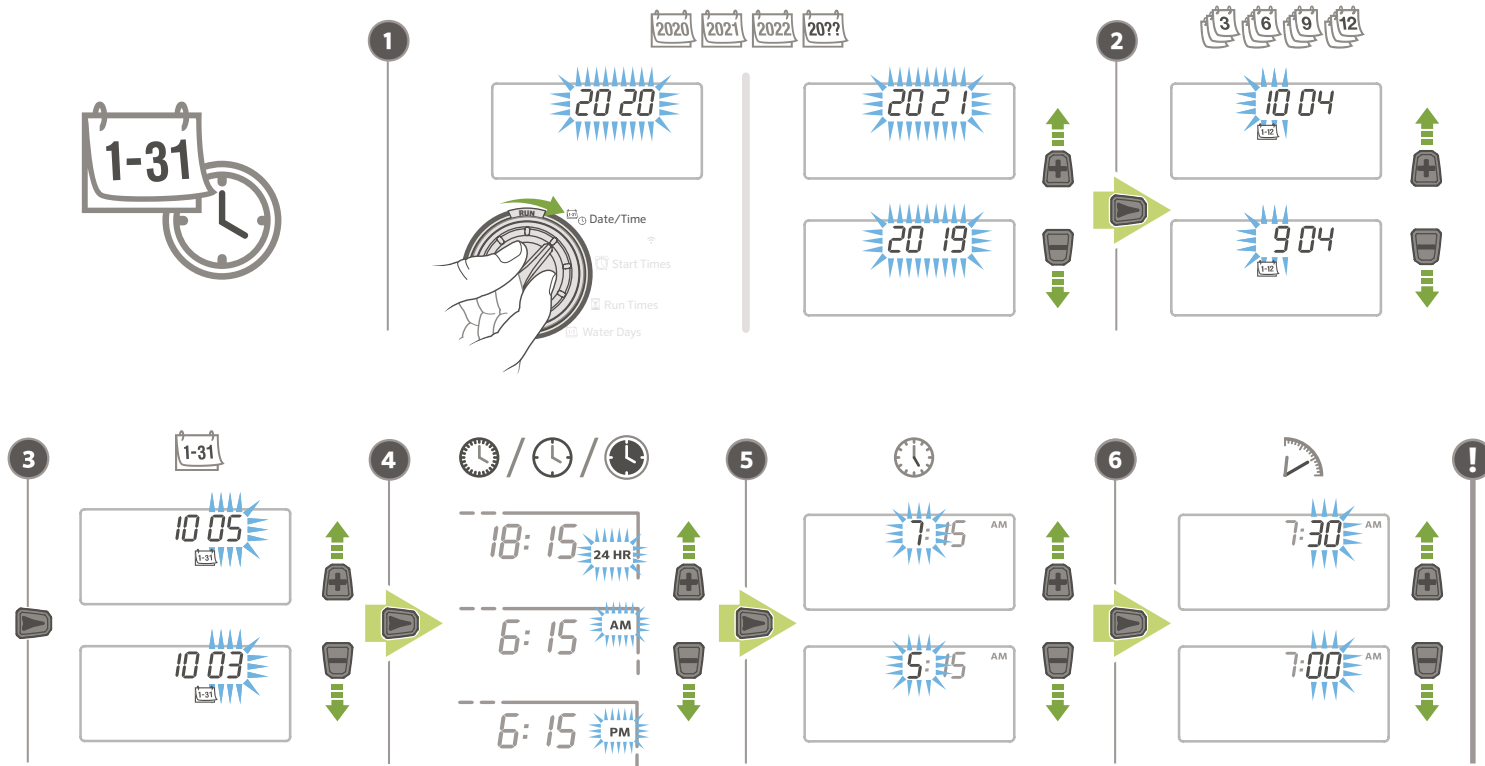

X2

1

- ? A
- ? B
- ? C

WAND FOR X2

X2™ CONTROLLER WIRING DIAGRAM

Troubleshooting

Need more helpful information on your product? Find tips on installation, controller programming, and more.

hunter.direct/x2help