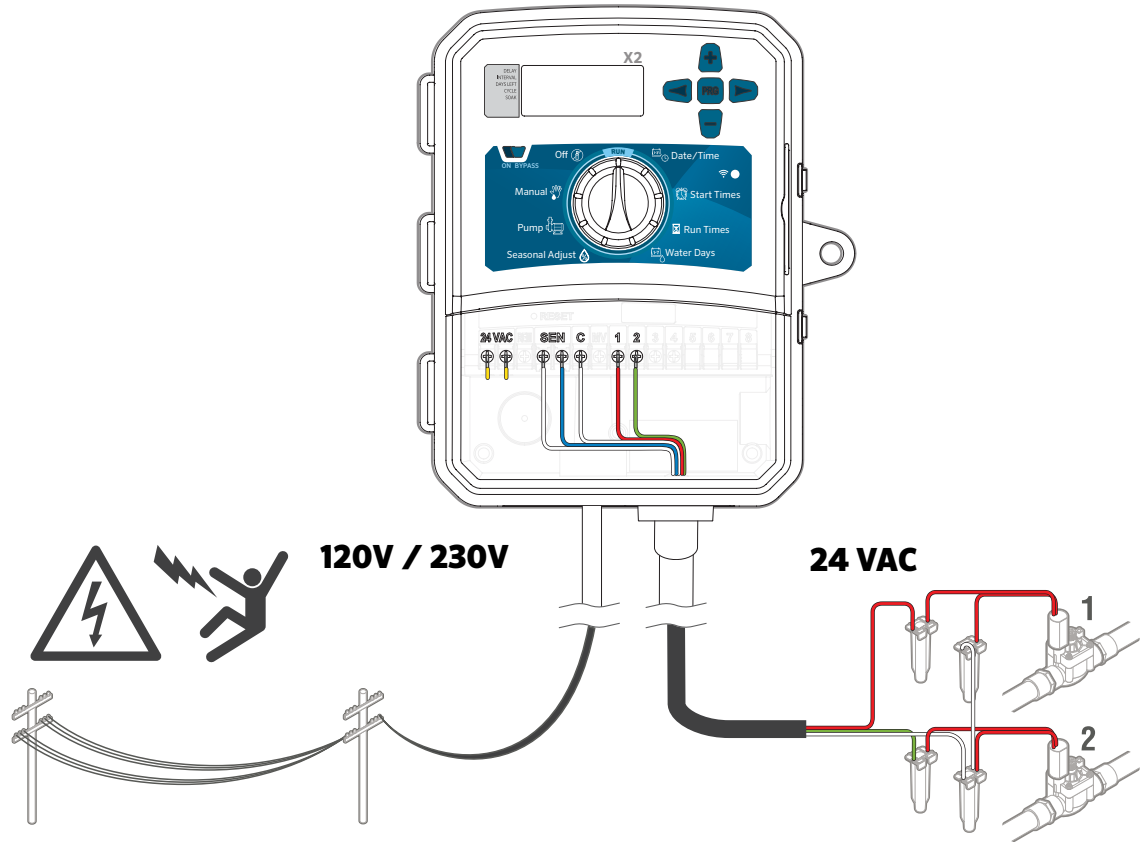

X2

1

- ? A
- ? B
- ? C

WAND FOR X2

X2™ CONTROLLER WIRING DIAGRAM

Troubleshooting

Need more helpful information on your product? Find tips on installation, controller programming, and more.

hunter.direct/x2help